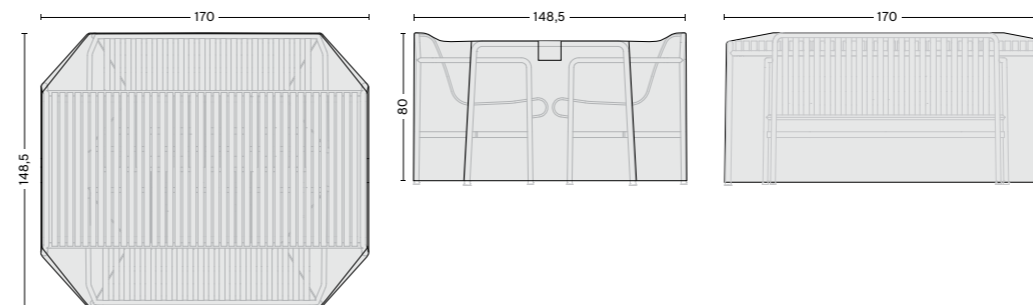

COLOUR & FINISH

Please note that the colours are indicative

Black

FOR TABLE INCL. 2 PCS DINING ARMCHAIR
Length 170 cm
Width 148,5 cm
Height 80 cm