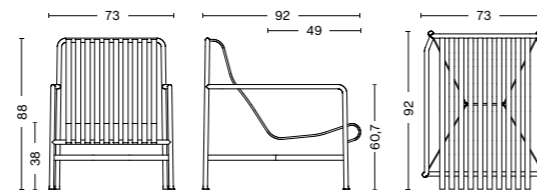

## DIMENSIONS | SEATING

**PALISSADE CHAIR**  
 Width 47 cm  
 Depth 56 cm  
 Height 80 cm  
 Seat height 45 cm  
 Seat depth 41 cm

**PALISSADE ARMCHAIR**  
 Width 51 cm  
 Depth 56 cm  
 Height 80 cm  
 Seat height 45 cm  
 Seat depth 41 cm

**PALISSADE DINING ARMCHAIR**  
 Width 63 cm  
 Depth 66 cm  
 Height 80 cm  
 Seat height 45 cm  
 Seat depth 44 cm

**PALISSADE STOOL**  
 Width 37 cm  
 Depth 42 cm  
 Height 45 cm

**PALISSADE LOUNGE CHAIR LOW**  
 Width 73 cm  
 Depth 81 cm  
 Height 70 cm  
 Seat height 38 cm  
 Seat depth 49 cm

**PALISSADE LOUNGE CHAIR HIGH**  
 Width 73 cm  
 Depth 92 cm  
 Height 88 cm  
 Seat height 38 cm  
 Seat depth 49 cm

**PALISSADE OTTOMAN**  
 Width 65 cm  
 Depth 60 cm  
 Height 37 cm

**PALISSADE BAR STOOL**  
 Width 38 cm  
 Depth 45 cm  
 Height 78 cm