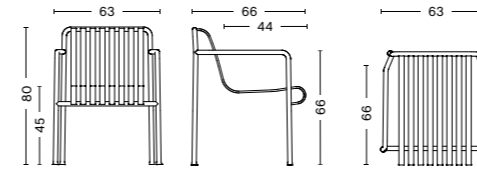

## DIMENSIONS | SEATING

**PALISSADE CHAIR**  
 Width 47 cm  
 Depth 56 cm  
 Height 80 cm  
 Seat height 45 cm  
 Seat depth 41 cm

**PALISSADE ARMCHAIR**  
 Width 51 cm  
 Depth 56 cm  
 Height 80 cm  
 Seat height 45 cm  
 Seat depth 41 cm

**PALISSADE DINING ARMCHAIR**  
 Width 63 cm  
 Depth 66 cm  
 Height 80 cm  
 Seat height 45 cm  
 Seat depth 44 cm

**PALISSADE STOOL**  
 Width 37 cm  
 Depth 42 cm  
 Height 45 cm

**PALISSADE LOUNGE CHAIR LOW**  
 Width 73 cm  
 Depth 81 cm  
 Height 70 cm  
 Seat height 38 cm  
 Seat depth 49 cm