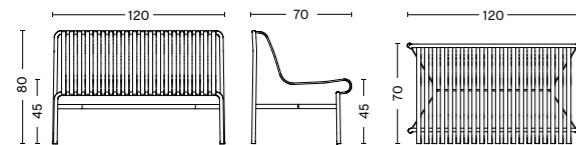

## DIMENSIONS | SEATING

**PALISSADE CHAIR**  
 Width 47 cm  
 Depth 56 cm  
 Height 80 cm  
 Seat height 45 cm  
 Seat depth 41 cm

**PALISSADE ARMCHAIR**  
 Width 51 cm  
 Depth 56 cm  
 Height 80 cm  
 Seat height 45 cm  
 Seat depth 41 cm

**PALISSADE DINING ARMCHAIR**  
 Width 63 cm  
 Depth 66 cm  
 Height 80 cm  
 Seat height 45 cm  
 Seat depth 44 cm

**PALISSADE STOOL**  
 Width 37 cm  
 Depth 42 cm  
 Height 45 cm

**PALISSADE LOUNGE CHAIR LOW**  
 Width 73 cm  
 Depth 81 cm  
 Height 70 cm  
 Seat height 38 cm  
 Seat depth 49 cm

**PALISSADE LOUNGE CHAIR HIGH**  
 Width 73 cm  
 Depth 92 cm  
 Height 88 cm  
 Seat height 38 cm  
 Seat depth 49 cm

**PALISSADE OTTOMAN**  
 Width 65 cm  
 Depth 60 cm  
 Height 37 cm

**PALISSADE BAR STOOL**  
 Width 38 cm  
 Depth 45 cm  
 Height 78 cm