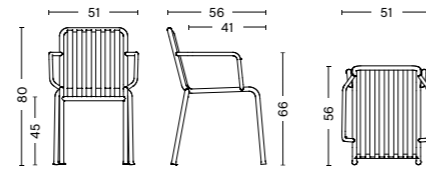

## DIMENSIONS | SEATING

**PALISSADE CHAIR**  
 Width 47 cm  
 Depth 56 cm  
 Height 80 cm  
 Seat height 45 cm  
 Seat depth 41 cm

**PALISSADE ARMCHAIR**  
 Width 51 cm  
 Depth 56 cm  
 Height 80 cm  
 Seat height 45 cm  
 Seat depth 41 cm

**PALISSADE DINING ARMCHAIR**  
 Width 63 cm  
 Depth 66 cm  
 Height 80 cm  
 Seat height 45 cm  
 Seat depth 44 cm

**PALISSADE STOOL**  
 Width 37 cm  
 Depth 42 cm  
 Height 45 cm

**PALISSADE LOUNGE CHAIR LOW**  
 Width 73 cm  
 Depth 81 cm  
 Height 70 cm  
 Seat height 38 cm  
 Seat depth 49 cm