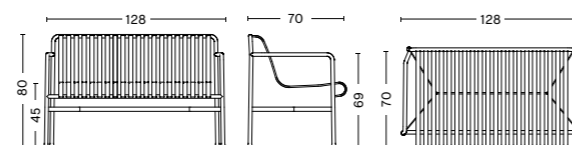

**PALISSADE DINING ARMCHAIR**  
 Width 63 cm  
 Depth 66 cm  
 Height 80 cm  
 Seat height 45 cm  
 Seat depth 44 cm

**PALISSADE STOOL**  
 Width 37 cm  
 Depth 42 cm  
 Height 45 cm

**PALISSADE LOUNGE CHAIR LOW**  
 Width 73 cm  
 Depth 81 cm  
 Height 70 cm  
 Seat height 38 cm  
 Seat depth 49 cm

**PALISSADE LOUNGE CHAIR HIGH**  
 Width 73 cm  
 Depth 92 cm  
 Height 88 cm  
 Seat height 38 cm  
 Seat depth 49 cm

**PALISSADE OTTOMAN**  
 Width 65 cm  
 Depth 60 cm  
 Height 37 cm

**PALISSADE BAR STOOL**  
 Width 38 cm  
 Depth 45 cm  
 Height 78 cm

**PALISSADE DINING BENCH W/O ARMREST**  
 Width 120 cm  
 Depth 70 cm  
 Height 80 cm  
 Seat height 45 cm

**PALISSADE DINING BENCH**  
 Width 128 cm  
 Depth 70 cm  
 Height 80 cm  
 Seat height 45 cm