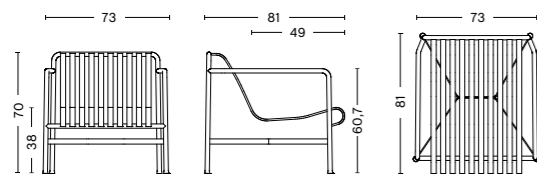

## DIMENSIONS | SEATING

**PALISSADE CHAIR**  
 Width 47 cm  
 Depth 56 cm  
 Height 80 cm  
 Seat height 45 cm  
 Seat depth 41 cm

**PALISSADE ARMCHAIR**  
 Width 51 cm  
 Depth 56 cm  
 Height 80 cm  
 Seat height 45 cm  
 Seat depth 41 cm

**PALISSADE DINING ARMCHAIR**  
 Width 63 cm  
 Depth 66 cm  
 Height 80 cm  
 Seat height 45 cm  
 Seat depth 44 cm

**PALISSADE STOOL**  
 Width 37 cm  
 Depth 42 cm  
 Height 45 cm

**PALISSADE LOUNGE CHAIR LOW**  
 Width 73 cm  
 Depth 81 cm  
 Height 70 cm  
 Seat height 38 cm  
 Seat depth 49 cm

**PALISSADE LOUNGE CHAIR HIGH**  
 Width 73 cm  
 Depth 92 cm  
 Height 88 cm  
 Seat height 38 cm  
 Seat depth 49 cm

**PALISSADE OTTOMAN**  
 Width 65 cm  
 Depth 60 cm  
 Height 37 cm

**PALISSADE BAR STOOL**  
 Width 38 cm  
 Depth 45 cm  
 Height 78 cm