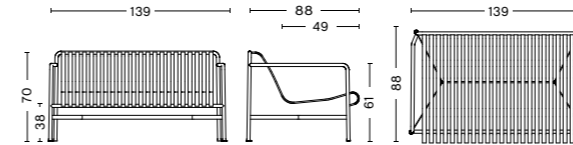

**PALISSADE DINING ARMCHAIR**  
 Width 63 cm  
 Depth 66 cm  
 Height 80 cm  
 Seat height 45 cm  
 Seat depth 44 cm

**PALISSADE STOOL**  
 Width 37 cm  
 Depth 42 cm  
 Height 45 cm

**PALISSADE LOUNGE CHAIR LOW**  
 Width 73 cm  
 Depth 81 cm  
 Height 70 cm  
 Seat height 38 cm  
 Seat depth 49 cm

**PALISSADE LOUNGE CHAIR HIGH**  
 Width 73 cm  
 Depth 92 cm  
 Height 88 cm  
 Seat height 38 cm  
 Seat depth 49 cm

**PALISSADE OTTOMAN**  
 Width 65 cm  
 Depth 60 cm  
 Height 37 cm

**PALISSADE BAR STOOL**  
 Width 38 cm  
 Depth 45 cm  
 Height 78 cm

**PALISSADE DINING BENCH W/O ARMREST**  
 Width 120 cm  
 Depth 70 cm  
 Height 80 cm  
 Seat height 45 cm

**PALISSADE DINING BENCH**  
 Width 128 cm  
 Depth 70 cm  
 Height 80 cm  
 Seat height 45 cm