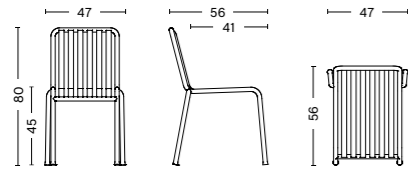

## DIMENSIONS | SEATING

**PALISSADE CHAIR**  
 Width 47 cm  
 Depth 56 cm  
 Height 80 cm  
 Seat height 45 cm  
 Seat depth 41 cm

**PALISSADE ARMCHAIR**  
 Width 51 cm  
 Depth 56 cm  
 Height 80 cm  
 Seat height 45 cm  
 Seat depth 41 cm