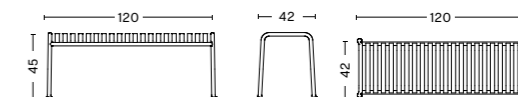

PALISSADE BENCH
Width 120 cm
Depth 42 cm
Height 45 cm