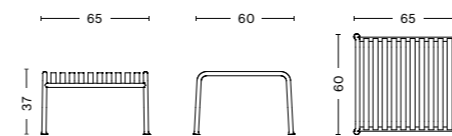

PALISSADE OTTOMAN
Width 65 cm
Depth 60 cm
Height 37 cm