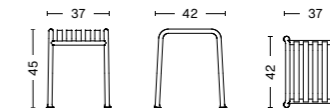

## DIMENSIONS | SEATING

**PALISSADE CHAIR**  
 Width 47 cm  
 Depth 56 cm  
 Height 80 cm  
 Seat height 45 cm  
 Seat depth 41 cm

**PALISSADE ARMCHAIR**  
 Width 51 cm  
 Depth 56 cm  
 Height 80 cm  
 Seat height 45 cm  
 Seat depth 41 cm

**PALISSADE DINING ARMCHAIR**  
 Width 63 cm  
 Depth 66 cm  
 Height 80 cm  
 Seat height 45 cm  
 Seat depth 44 cm

**PALISSADE STOOL**  
 Width 37 cm  
 Depth 42 cm  
 Height 45 cm

**PALISSADE LOUNGE CHAIR LOW**  
 Width 73 cm  
 Depth 81 cm  
 Height 70 cm  
 Seat height 38 cm  
 Seat depth 49 cm