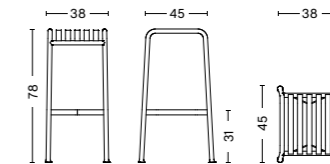

## DIMENSIONS | SEATING

**PALISSADE CHAIR**  
 Width 47 cm  
 Depth 56 cm  
 Height 80 cm  
 Seat height 45 cm  
 Seat depth 41 cm

**PALISSADE ARMCHAIR**  
 Width 51 cm  
 Depth 56 cm  
 Height 80 cm  
 Seat height 45 cm  
 Seat depth 41 cm

**PALISSADE DINING ARMCHAIR**  
 Width 63 cm  
 Depth 66 cm  
 Height 80 cm  
 Seat height 45 cm  
 Seat depth 44 cm

**PALISSADE STOOL**  
 Width 37 cm  
 Depth 42 cm  
 Height 45 cm

**PALISSADE LOUNGE CHAIR LOW**  
 Width 73 cm  
 Depth 81 cm  
 Height 70 cm  
 Seat height 38 cm  
 Seat depth 49 cm

**PALISSADE LOUNGE CHAIR HIGH**  
 Width 73 cm  
 Depth 92 cm  
 Height 88 cm  
 Seat height 38 cm  
 Seat depth 49 cm

**PALISSADE OTTOMAN**  
 Width 65 cm  
 Depth 60 cm  
 Height 37 cm

**PALISSADE BAR STOOL**  
 Width 38 cm  
 Depth 45 cm  
 Height 78 cm

**PALISSADE DINING BENCH W/O ARMREST**  
 Width 120 cm  
 Depth 70 cm  
 Height 80 cm  
 Seat height 45 cm

**PALISSADE DINING BENCH**  
 Width 128 cm  
 Depth 70 cm  
 Height 80 cm  
 Seat height 45 cm